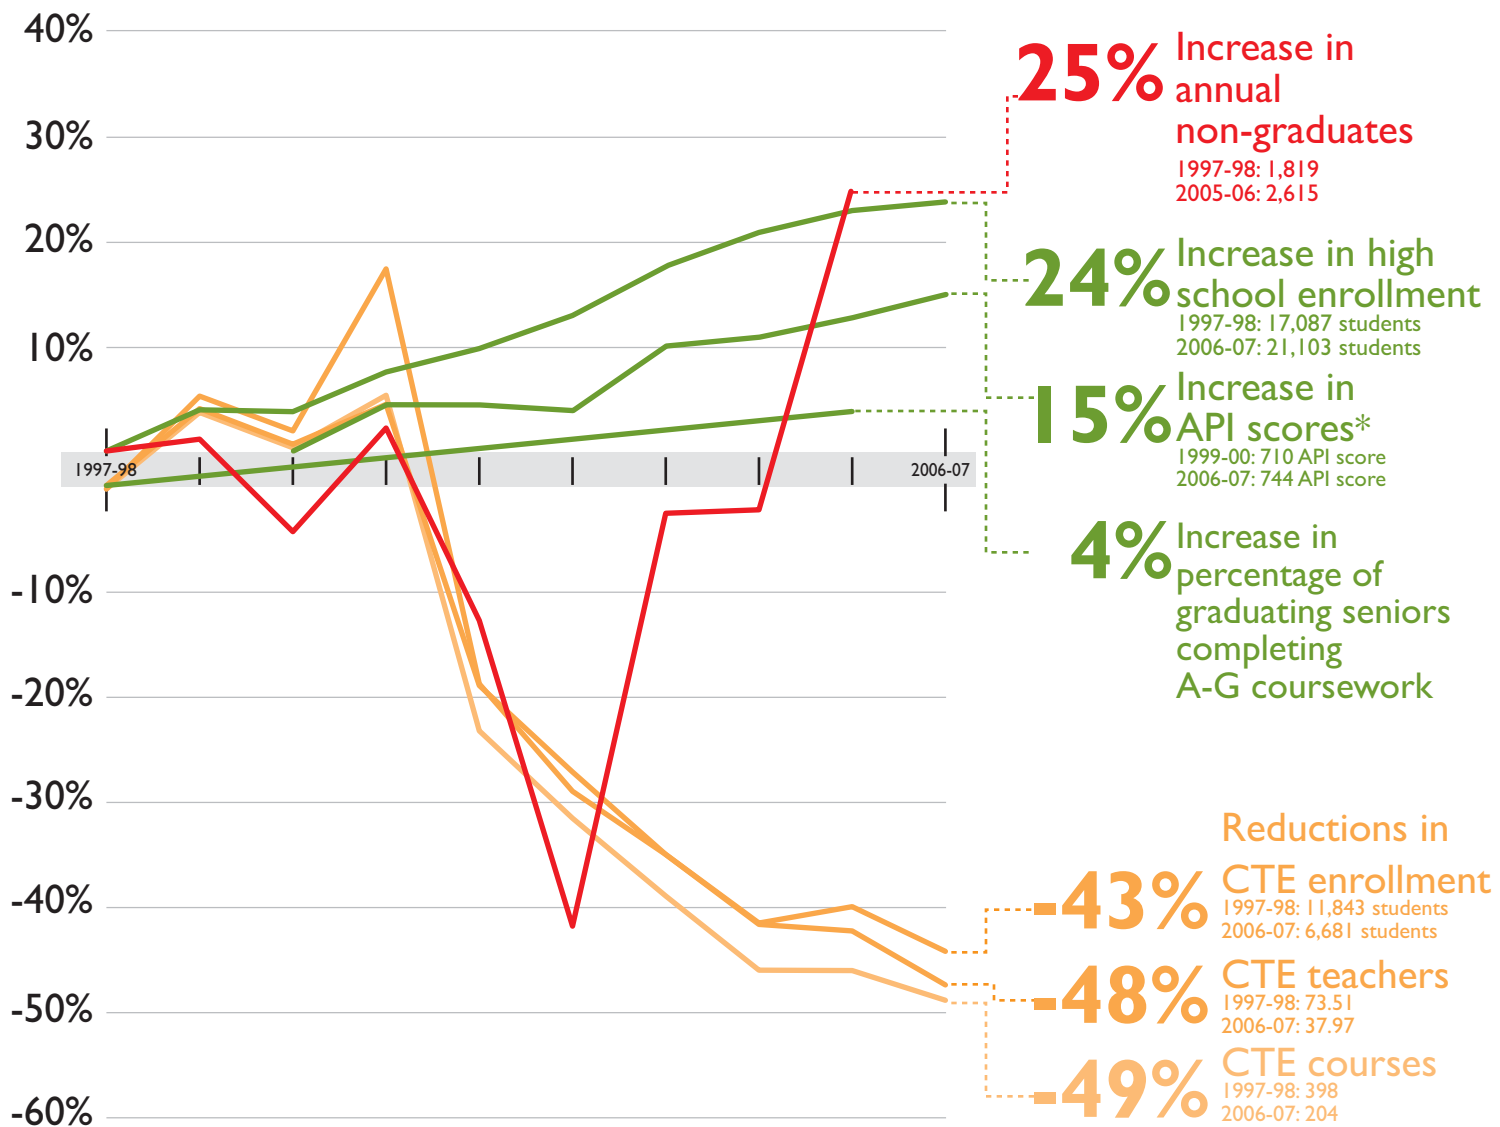

High Schools in Anaheim Unified School District

Percent changes since 1997

Source: California Basic Educational Data System

* API scores only date back to 1999